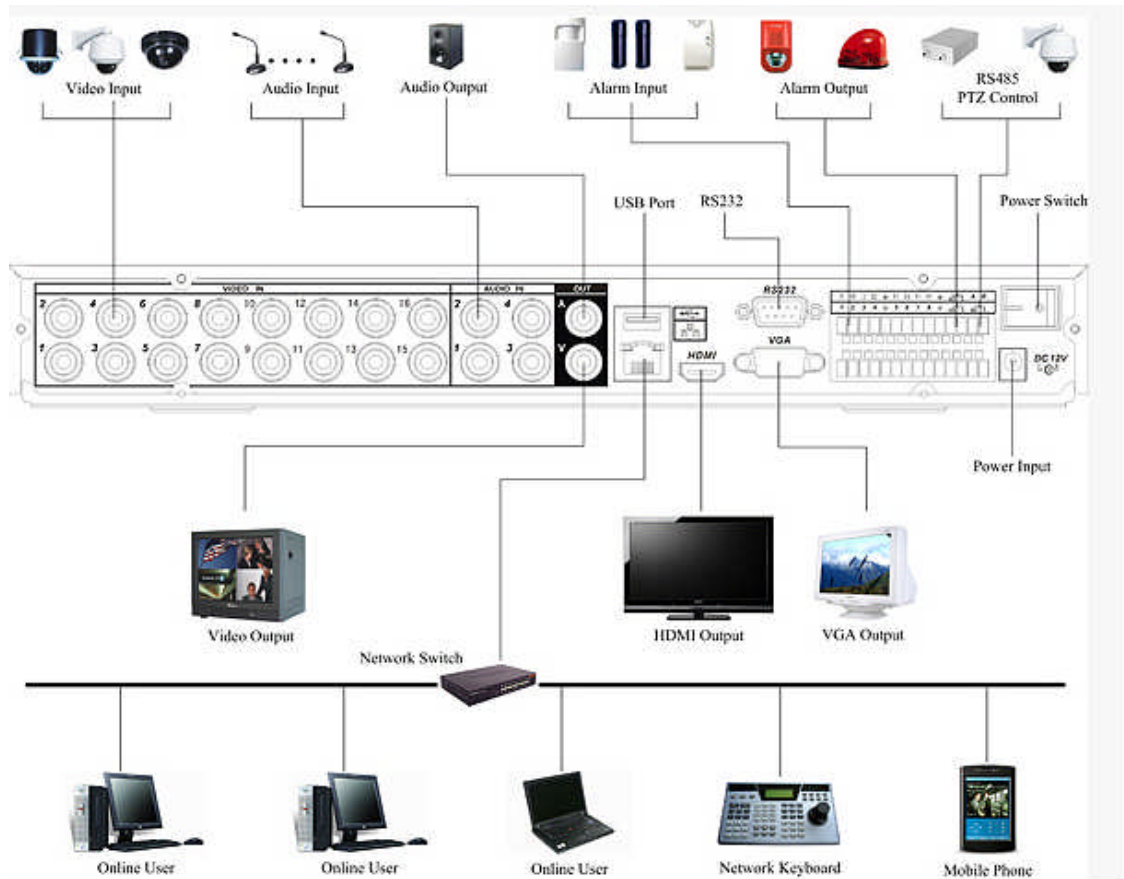

Connection

Specifications

Model	DVR-7004HI	DVR-7008HI	DVR-7016HI
System			
Main Processor	High performance embedded microprocessor		
Operating System	Embedded LINUX		
System Resources	Pentaplex function: live, recording, playback, backup & remote access		
User Interface	GUI, on-screen menu tips		
Control Device	Front panel, USB mouse, keyboard, IR remote control, network keyboard		
Input Method	Numeral	Character	Denotation
System Status	HDD status, data stream statistics, log record, bios version, on-line user etc.		
Video			
Video Input	4 channel	8 channel	16 channel
Video Interface	BNC, 1.0Vp-p, 75ohm		
Video Output	1 channel TV output, BNC, 1.0Vp-p, 75ohm, 1 VGA output, 1 HDMI output		
Video Standards	PAL(625Line, 50f/s), NTSC(525Line, 60f/s)		
Video Compression	H.264