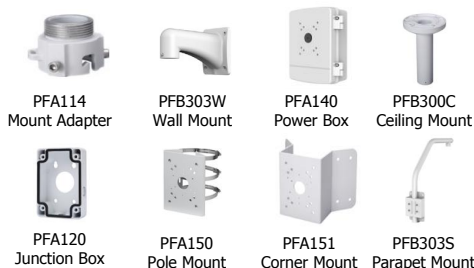

Dimensions

Accessory

Included:

Optional:

Camera	
Image Sensor	1/3" CMOS
Effective Pixels	2592(H) x 1520(V), 4 Megapixels
RAM/ROM	1024M/128M
Scanning System	Progressive
Electronic Shutter Speed	1/15~1/30,000s
Minimum Illumination	Color: 0.05Lux@F1.6; 0Lux@F1.6 (IR on)
S/N Ratio	More than 55dB
IR Distance	Distance up to 100m (328ft)
IR On/Off Control	Auto/Manual
IR LEDs	6
Lens	
Focal Length	4.5mm~135mm
Max. Aperture	F1.6 ~ F4.4
Angle of View	H: 60° ~ 2.2°
Optical Zoom	30x
Focus Control	Auto/Manual
Close Focus Distance	100mm~ 1000mm
DORI Distance	
Note: The DORI distance is a "general proximity" of distance which makes it easy to pinpoint the right camera for your needs. The DORI distance is calculated based on sensor specification and lab test result according to EN 62676-4 which defines the criteria for Detect, Observe, Recognize and Identify respectively.	
Detect	Observe Recognize Identify
2700m(8858ft)	1080m(3543ft) 540m(1772ft) 270m(886ft)
PTZ	
Pan/Tilt Range	Pan: 0° ~ 360° endless; Tilt: -15° ~ 90° ,auto flip 180°
Manual Control Speed	Pan: 0.1° ~160° /s; Tilt: 0.1° ~120° /s
Preset Speed	Pan: 240° /s; Tilt: 200° /s
Presets	300
PTZ Mode	5 Pattern, 8 Tour, Auto Pan ,Auto Scan
Speed Setup	Human-oriented focal Length/ speed adaptation
Power up Action	Auto restore to previous PTZ and lens status after power failure
Idle Motion	Activate Preset/ Scan/ Tour/ Pattern if there is no command in the specified period
Protocol	DH-SD, Pelco-P/D (Auto recognition)
Intelligence	
Auto Tracking	Support
IVS	Tripwire, Intrusion, Abandoned/Missing, Face Detection, Heat Map
Video	
Compression	H.265+/H.265/H.264+/H.264
Streaming Capability	3 Streams
Resolution	4M(2592 x 1520)/3M(2304 x 1296)/1080P(1920 x 1080)/720P(1280 x 720)/D1(704 x 576)/704 x 480/CIF(352 x 288/352 x 240)
Frame Rate	Main stream: 4M/3M(1~25/30fps), 1080P/1.3M/ 720P(1~50/60fps) Sub stream1: D1/CIF(1 ~ 25/30fps) Sub stream2: 4M/1080P/1.3M/720P/D1/CIF (1~25/30fps)
Bit Rate Control	CBR/VBR
Bit Rate	H.265/H.264: 448K ~ 8192Kbps
Day/Night	Auto(ICR) / Color / B/W
Backlight Compensation	BLC / HLC / WDR (120dB)
White Balance	Auto, ATW, Indoor, Outdoor, Manual
Gain Control	Auto / Manual
Noise Reduction	Ultra DNR (2D/3D)
Motion Detection	Support
Region of Interest	Support
Electronic Image Stabilization (EIS)	Support
Defog	Support
Digital Zoom	16x
Flip	180°
Privacy Masking	Up to 24 areas
Audio	
Compression	G.711a/G.711Mu/AAC/G.722 / G.726/G.729/MPEG2-L2
Network	
Ethernet	RJ-45 (10Base-T/100Base-TX)
Protocol	IPv4/IPv6, HTTP, HTTPS, SSL, TCP/IP, UDP, UPnP, ICMP, IGMP, SNMP, RTSP, RTP, SMTP, NTP, DHCP, DNS, PPPoE, DDNS, FTP, IP Filter, QoS, Bonjour, 802.1x
Interoperability	ONVIF, PSIA, CGI
Streaming Method	Unicast / Multicast
Max. User Access	20 users
Edge Storage	NAS (Network Attached Storage), Local PC for instant recording, Micro SD card 128GB
Web Viewer	IE, Chrome, Firefox, Safari
Management Software	Smart PSS, DSS
Smart Phone	iOS, Android
Interface	
Video Interface	1 port(BNC, 1.0V[p-p], 75Ω)
RS485	1
Audio I/O	1/1
Alarm I/O	2/1
Electrical	
Power Supply	AC24V/3A(±10%)
Power Consumption	10.5W, 26W (IR on)
Environmental	
Operating Conditions	-40° C ~ 60° C (-40° F ~ +140° F) / Less than 95% RH
Ingress Protection	IP66
Vandal Resistance	N/A
Construction	
Casing	Metal
Dimensions	Φ205(mm) x 336(mm)
Net Weight	5kg(11.02lb)
Gross Weight	8.3kg(18.30lb)