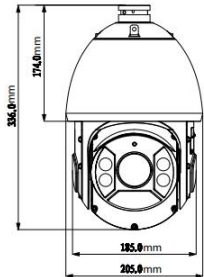

Dimensions

Accessory

Included:

Optional:

Camera	
Image Sensor	1/3" CMOS
Effective Pixels	2592(H) x 1520(V), 4 Megapixels
RAM/ROM	1024M/128M
Scanning System	Progressive
Electronic Shutter Speed	1/15~1/30,000s
Minimum Illumination	Color: 0.05Lux@F1.6; 0Lux@F1.6 (IR on)
S/N Ratio	More than 55dB
IR Distance	Distance up to 100m (328ft)
IR On/Off Control	Auto/Manual
IR LEDs	6
Lens	
Focal Length	4.5mm~135mm
Max. Aperture	F1.6 ~ F4.4
Angle of View	H: 60° ~ 2.2°
Optical Zoom	30x
Focus Control	Auto/Manual
Close Focus Distance	100mm~ 1000mm
DORI Distance	
Note: The DORI distance is a "general proximity" of distance which makes it easy to pinpoint the right camera for your needs. The DORI distance is calculated based on sensor specification and lab test result according to EN 62676-4 which defines the criteria for Detect, Observe, Recognize and Identify respectively.	
Detect	Observe Recognize Identify
2700m(8858ft)	1080m(3543ft) 540m(1772ft) 270m(886ft)
PTZ	
Pan/Tilt Range	Pan: 0° ~ 360° endless; Tilt: -15° ~ 90° ,auto flip 180°
Manual Control Speed	Pan: 0.1° ~160° /s; Tilt: 0.1° ~120° /s
Preset Speed	Pan: 240° /s; Tilt: 200° /s
Presets	300
PTZ Mode	5 Pattern, 8 Tour, Auto Pan ,Auto Scan
Speed Setup	Human-oriented focal Length/ speed adaptation
Power up Action	Auto restore to previous PTZ and lens status after power failure
Idle Motion	Activate Preset/ Scan/ Tour/ Pattern if there is no command in the specified period
Protocol	DH-SD, Pelco-P/D (Auto recognition)
Intelligence	
Auto Tracking	Support
IVS	Tripwire, Intrusion, Abandoned/Missing, Face Detection, Heat Map
Video	
Compression	H.265+/H.265/H.264+/H.264
Streaming Capability	3 Streams
Resolution	4M(2592 x 1520)/3M(2304 x 1296)/1080P(1920 x 1080)/720P(1280 x 720)/D1(704 x 576)/704 x 480/CIF(352 x 288/352 x 240)
Frame Rate	Main stream: 4M/3M(1~25/30fps), 1080P/1.3M/ 720P(1~50/60fps) Sub stream1: D1/CIF(1 ~ 25/30fps) Sub stream2: 4M/1080P/1.3M/720P/D1/CIF (1~25/30fps)
Bit Rate Control	CBR/VBR
Bit Rate	H.265/H.264: 448K ~ 8192Kbps
Day/Night	Auto(ICR) / Color / B/W
Backlight Compensation	BLC / HLC / WDR (120dB)
White Balance	Auto, ATW, Indoor, Outdoor, Manual
Gain Control	Auto / Manual
Noise Reduction	Ultra DNR (2D/3D)
Motion Detection	Support
Region of Interest	Support
Electronic Image Stabilization (EIS)	Support
Defog	Support
Digital Zoom	16x
Flip	180°
Privacy Masking	Up to 24 areas
Audio	
Compression	G.711a/G.711Mu/AAC/G.722 / G.726/G.729/MPEG2-L2
Network	
Ethernet	RJ-45 (10Base-T/100Base-TX)
Protocol	IPv4/IPv6, HTTP, HTTPS, SSL, TCP/IP, UDP, UPnP, ICMP, IGMP, SNMP, RTSP, RTP, SMTP, NTP, DHCP, DNS, PPPoE, DDNS, FTP, IP Filter, QoS, Bonjour, 802.1x
Interoperability	ONVIF, PSIA, CGI
Streaming Method	Unicast / Multicast
Max. User Access	20 users
Edge Storage	NAS (Network Attached Storage), Local PC for instant recording, Micro SD card 128GB
Web Viewer	IE, Chrome, Firefox, Safari
Management Software	Smart PSS, DSS
Smart Phone	iOS, Android
Interface	
Video Interface	1 port(BNC, 1.0V[p-p], 75Ω)
RS485	1
Audio I/O	1/1
Alarm I/O	2/1
Electrical	
Power Supply	AC24V/3A(±10%)
Power Consumption	10.5W, 26W (IR on)
Environmental	
Operating Conditions	-40° C ~ 60° C (-40° F ~ +140° F) / Less than 95% RH
Ingress Protection	IP66
Vandal Resistance	N/A
Construction	
Casing	Metal
Dimensions	Φ205(mm) x 336(mm)
Net Weight	5kg(11.02lb)
Gross Weight	8.3kg(18.30lb)