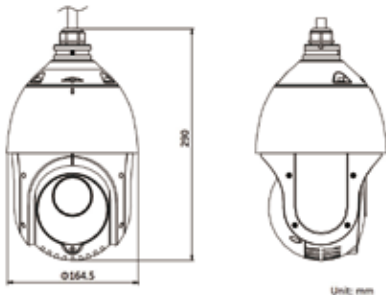

## 4GPTZ542-25X/IR

2MP 25X Zoom Network IR PTZ Camera with 4G Access

### Features

- 2.1MP Resolution (1920x1080@30fps)
- 25x optical zoom (4.8 mm to 120 mm)
- 360°endless high-speed Pan & tilt rotation
- Powered by Dark-Fighter (the next level of star-light)
- IR distance max 100m (330ft)
- Support on-board storage up to 256GB
- Support audio I/O
- 120dB TrueWDR, HLC, EIS, Smart defog, Regional Exposure
- IP66 water-proof
- Video Content Analytic (Line crossing, intrusion detection, etc.)
- Support H.265+/H.265 video compression
- Wi-Fi connection to Video Cloud and Wi-Fi AP mode for local access
- 4G LTE connection to Video Cloud, working with popular mobile networks (Requires data plan and SIM card from network operators)
- Free P2P Cloud access
- Free Mobile APP for Android and iPhone

### Dimensions