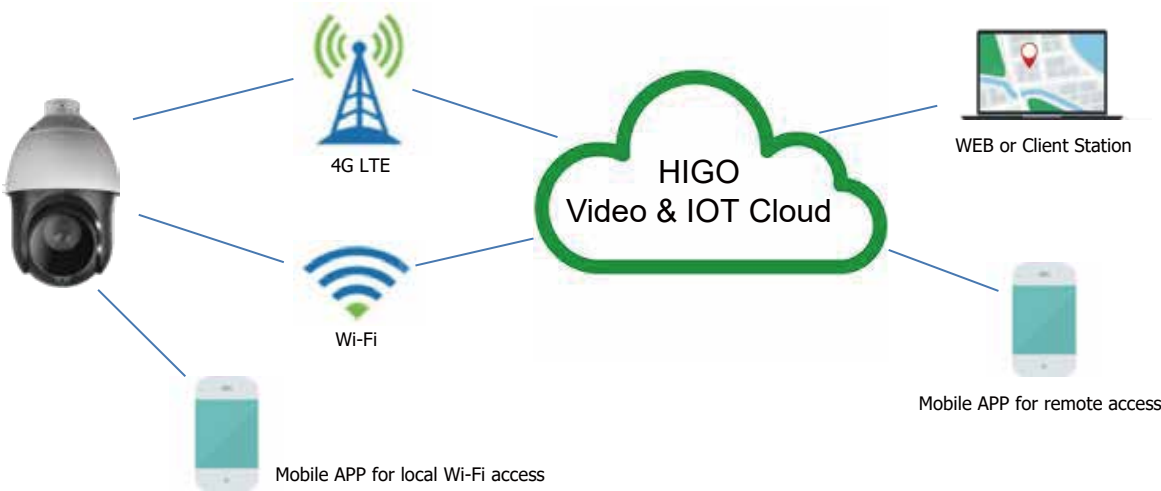

### Use any of the below three methods to access video

- Insert SIM card and setup 4G LTE connection to cloud, then view from Mobile APP or WEB
- Setup Wi-Fi connection to hot-spot, and then view from Mobile APP or WEB
- This 4G LTE PTZ can also work in Wi-Fi AP mode, so mobile APP can access it locally without internet coverage